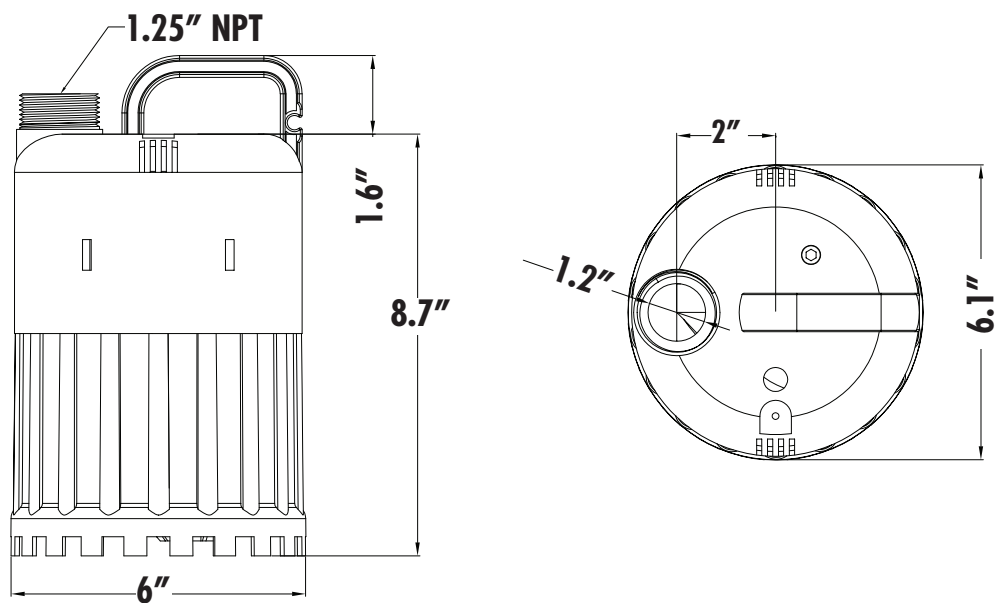

UT80 Dimensional Data

P U M P

Honest, Professional, Dependable

1899 Cottage Street, Ashland, Ohio 44805
Telephone: 855 281-6830 · Fax: 877 326-1994 · ashlandpump.com